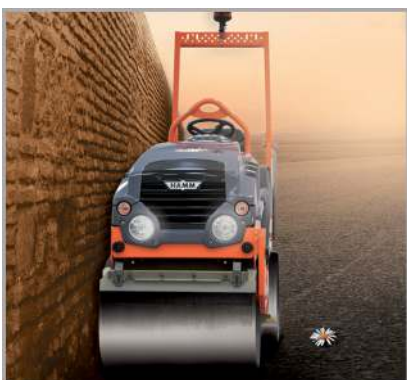

## HD 8 VV

HD 8 VV - Articulated tandem roller with 2 vibratory drums

- ▶ Optimum front view due to concaving front end
- ▶ Modern instrument panel
- ▶ Low machine height
- ▶ 3-point swivel joint for optimum driving comfort
- ▶ Central suspension point
- ▶ Clear Side — one-sided drum suspension
- ▶ Low working platform, high stability

# HD 8 WV

HD 8 WV - Articulated tandem roller with 2 vibratory drums