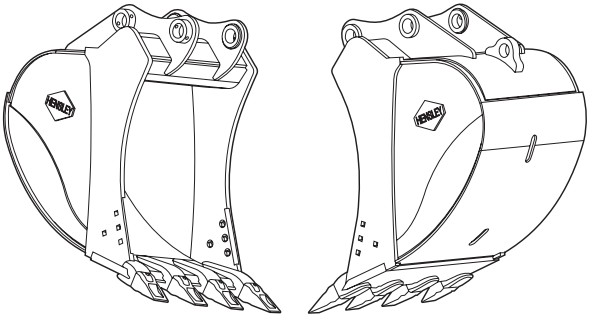

INTRODUCING THE NEXT GENERATION IN EXCAVATOR BUCKETS

HENSLEY EXCAVATOR BUCKETS

GS - Heavy Duty Plate Lip Bucket with Wear Strips

STANDARD FEATURES:

Dual Taper / Dual Radius Design • One Piece Blade (T-1)
Horizontal Wear Strips (400 BHN) • One Piece Side Plate
Hook Plate with Lift Eye • Lip (T-1) • Formed Beam Upper Structure

Recommended Application:

Dirt , Loam , Sand, Loose Clay, Abrasive
Soils with Limited Rock Mixture

HP - Heavy Duty Plate Lip Bucket with Wear Plate

STANDARD FEATURES:

Dual Taper / Dual Radius Design • One Piece Blade (T-1)
Side Kick Plate (400 BHN) • Full Bottom Wear Plate (400 BHN)
One Piece Side Plate • Hook Plate with Lift Eye
Strike Off Assemblies • Lip (T-1) • Formed Beam Upper Structure

Recommended Application:

Abrasive Soils, Compact or Dense Clay,
Loose Rock and Gravel

HPS - Heavy Duty Plate Lip Bucket with Wear Plate & Wear Strips

STANDARD FEATURES:

Dual Taper / Dual Radius Design • One Piece Blade (T-1)
Side Kick Plate (400 BHN) • Full Bottom Wear Plate (400 BHN)
Horizontal Wear Strips (400 BHN) • One Piece Side Plate
Hook Plate with Lift Eye • Strike Off Assemblies • Lip (T-1)
Formed Beam Upper Structure

Recommended Application:

Abrasive Soils, Compact or Dense Clay,
Loose Rock and Gravel

HPX - Extreme Duty Plate Lip Bucket with Special Features

STANDARD FEATURES:

Dual Taper / Dual Radius Design • One Piece Blade (T-1)
Upper and Lower Side Kick Plate (400 BHN)
Full Bottom Wear Plate (400 BHN)
Horizontal Wear Strips (400 BHN) • One Piece Side Plate
Hook Plate with Lift Eye • Strike Off Assemblies • Lip (T-1)
Formed Beam Upper Structure • Increased Material Thicknesses
in High Wear Areas • Cast Heel Wear Shrouds