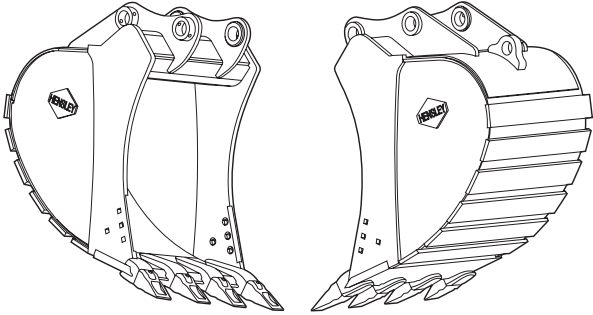

INTRODUCING THE NEXT GENERATION IN EXCAVATOR BUCKETS

HENSLEY EXCAVATOR BUCKETS

GS - Heavy Duty Plate Lip Bucket with Wear Strips

STANDARD FEATURES:

Dual Taper / Dual Radius Design • One Piece Blade (T-1)
Horizontal Wear Strips (400 BHN) • One Piece Side Plate
Hook Plate with Lift Eye • Lip (T-1) • Formed Beam Upper Structure

Recommended Application:

Dirt , Loam , Sand, Loose Clay, Abrasive
Soils with Limited Rock Mixture

HP - Heavy Duty Plate Lip Bucket with Wear Plate

STANDARD FEATURES:

Dual Taper / Dual Radius Design • One Piece Blade (T-1)
Side Kick Plate (400 BHN) • Full Bottom Wear Plate (400 BHN)
One Piece Side Plate • Hook Plate with Lift Eye
Strike Off Assemblies • Lip (T-1) • Formed Beam Upper Structure

Recommended Application:

Abrasive Soils, Compact or Dense Clay,
Loose Rock and Gravel

HPS - Heavy Duty Plate Lip Bucket with Wear Plate & Wear Strips

STANDARD FEATURES:

Dual Taper / Dual Radius Design • One Piece Blade (T-1)
Side Kick Plate (400 BHN) • Full Bottom Wear Plate (400 BHN)
Horizontal Wear Strips (400 BHN) • One Piece Side Plate
Hook Plate with Lift Eye • Strike Off Assemblies • Lip (T-1)
Formed Beam Upper Structure

Recommended Application:

Abrasive Soils, Compact or Dense Clay,
Loose Rock and Gravel

HPX - Extreme Duty Plate Lip Bucket with Special Features

STANDARD FEATURES:

Dual Taper / Dual Radius Design • One Piece Blade (T-1)
Upper and Lower Side Kick Plate (400 BHN)
Full Bottom Wear Plate (400 BHN)
Horizontal Wear Strips (400 BHN) • One Piece Side Plate
Hook Plate with Lift Eye • Strike Off Assemblies • Lip (T-1)
Formed Beam Upper Structure • Increased Material Thicknesses
in High Wear Areas • Cast Heel Wear Shrouds