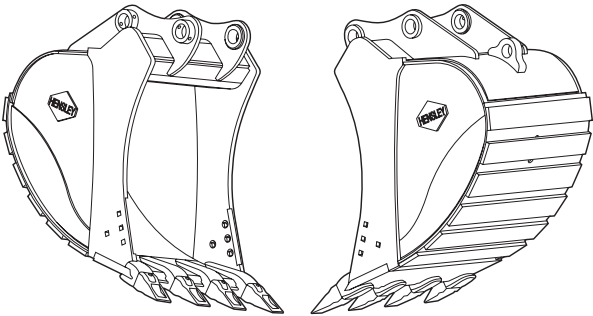

INTRODUCING THE NEXT GENERATION IN EXCAVATOR BUCKETS

HENSLEY EXCAVATOR BUCKETS

GS - Heavy Duty Plate Lip Bucket with Wear Strips

STANDARD FEATURES:

Dual Taper / Dual Radius Design • One Piece Blade (T-1)
Horizontal Wear Strips (400 BHN) • One Piece Side Plate
Hook Plate with Lift Eye • Lip (T-1) • Formed Beam Upper Structure

Recommended Application:

Dirt , Loam , Sand, Loose Clay, Abrasive
Soils with Limited Rock Mixture

HP - Heavy Duty Plate Lip Bucket with Wear Plate

STANDARD FEATURES:

Dual Taper / Dual Radius Design • One Piece Blade (T-1)
Side Kick Plate (400 BHN) • Full Bottom Wear Plate (400 BHN)
One Piece Side Plate • Hook Plate with Lift Eye
Strike Off Assemblies • Lip (T-1) • Formed Beam Upper Structure

Recommended Application:

Abrasive Soils, Compact or Dense Clay,
Loose Rock and Gravel

HPS - Heavy Duty Plate Lip Bucket with Wear Plate & Wear Strips

STANDARD FEATURES:

Dual Taper / Dual Radius Design • One Piece Blade (T-1)
Side Kick Plate (400 BHN) • Full Bottom Wear Plate (400 BHN)
Horizontal Wear Strips (400 BHN) • One Piece Side Plate
Hook Plate with Lift Eye • Strike Off Assemblies • Lip (T-1)
Formed Beam Upper Structure

Recommended Application:

Abrasive Soils, Compact or Dense Clay,
Loose Rock and Gravel

HPX - Extreme Duty Plate Lip Bucket with Special Features

STANDARD FEATURES:

Dual Taper / Dual Radius Design • One Piece Blade (T-1)
Upper and Lower Side Kick Plate (400 BHN)
Full Bottom Wear Plate (400 BHN)
Horizontal Wear Strips (400 BHN) • One Piece Side Plate
Hook Plate with Lift Eye • Strike Off Assemblies • Lip (T-1)
Formed Beam Upper Structure • Increased Material Thicknesses
in High Wear Areas • Cast Heel Wear Shrouds