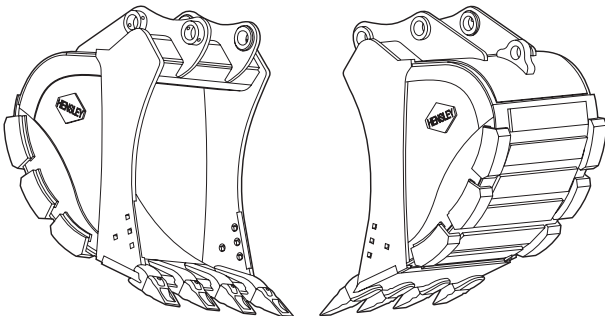

INTRODUCING THE NEXT GENERATION IN EXCAVATOR BUCKETS

HENSLEY EXCAVATOR BUCKETS

GS - Heavy Duty Plate Lip Bucket with Wear Strips

STANDARD FEATURES:

Dual Taper / Dual Radius Design • One Piece Blade (T-1)
Horizontal Wear Strips (400 BHN) • One Piece Side Plate
Hook Plate with Lift Eye • Lip (T-1) • Formed Beam Upper Structure

Recommended Application:

Dirt , Loam , Sand, Loose Clay, Abrasive
Soils with Limited Rock Mixture

HP - Heavy Duty Plate Lip Bucket with Wear Plate

STANDARD FEATURES:

Dual Taper / Dual Radius Design • One Piece Blade (T-1)
Side Kick Plate (400 BHN) • Full Bottom Wear Plate (400 BHN)
One Piece Side Plate • Hook Plate with Lift Eye
Strike Off Assemblies • Lip (T-1) • Formed Beam Upper Structure

Recommended Application:

Abrasive Soils, Compact or Dense Clay,
Loose Rock and Gravel

HPS - Heavy Duty Plate Lip Bucket with Wear Plate & Wear Strips

STANDARD FEATURES:

Dual Taper / Dual Radius Design • One Piece Blade (T-1)
Side Kick Plate (400 BHN) • Full Bottom Wear Plate (400 BHN)
Horizontal Wear Strips (400 BHN) • One Piece Side Plate
Hook Plate with Lift Eye • Strike Off Assemblies • Lip (T-1)
Formed Beam Upper Structure

Recommended Application:

Abrasive Soils, Compact or Dense Clay,
Loose Rock and Gravel

HPX - Extreme Duty Plate Lip Bucket with Special Features

STANDARD FEATURES:

Dual Taper / Dual Radius Design • One Piece Blade (T-1)
Upper and Lower Side Kick Plate (400 BHN)
Full Bottom Wear Plate (400 BHN)
Horizontal Wear Strips (400 BHN) • One Piece Side Plate
Hook Plate with Lift Eye • Strike Off Assemblies • Lip (T-1)
Formed Beam Upper Structure • Increased Material Thicknesses
in High Wear Areas • Cast Heel Wear Shrouds